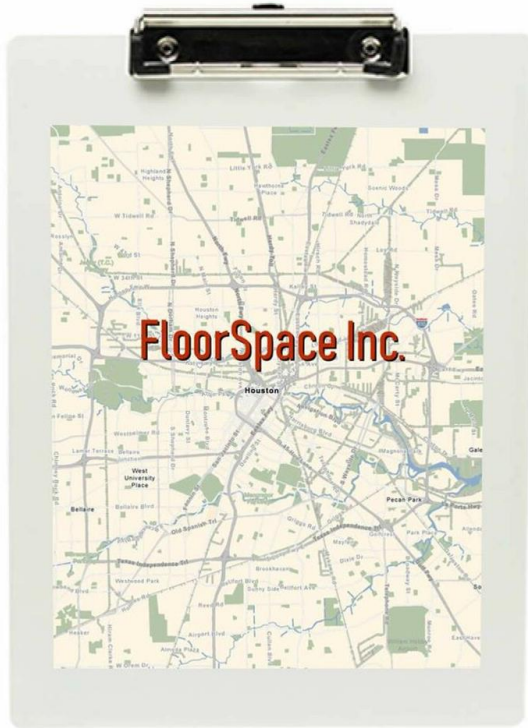

Custom Map Clipboards

These clipboards feature a custom map of your area and location(s) on either the front or back. Available in White, Red, or Blue. This plastic clipboard is standard letter-size, and has a metal clip to hold papers in place.

Product Dimensions
9" W x 12" H