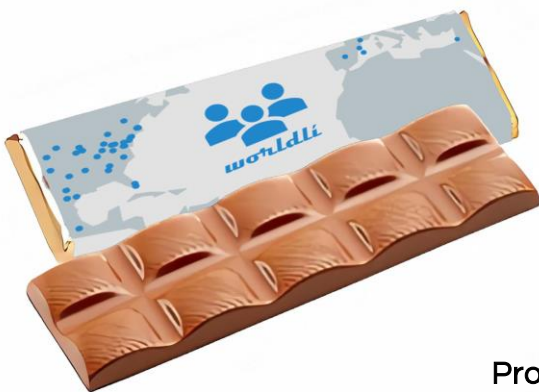

# Artisan Map Granola Bars

Wrapped in a Custom Map sleeve, these delicious small batch granola bars are made from scratch with nature's finest ingredients and super fresh! A great "Work from Home" or Virtual Meeting Gift!

## Product Dimensions

6" L x 2.33" H x 0.5" W

Available in 3 delicious flavors:  
Chocolate Chip, Pumpkin & Sunflower Seeds,  
and Sweet Cranberry!

# NEW! Gourmet Map Chocolate Bars

Satisfy their sweet tooth while sharing these Custom Map chocolate bars which map your location(s). Wrapped in your choice of gold or silver foil. Choice of Milk or Belgian Chocolate. A great "Work from Home" or Virtual Meeting Gift!

## Milk Chocolate