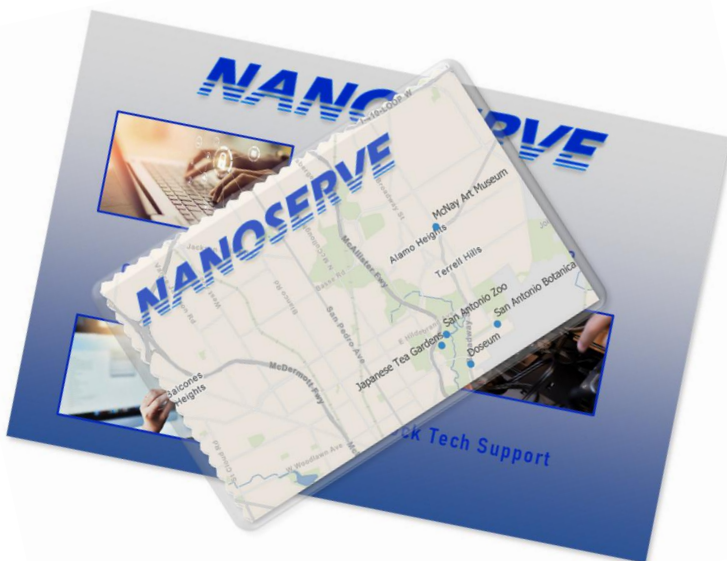

Screen Cleaner & Post Card Mailer Set

Use it for maximum brand exposure at your next event or use it as a direct mail piece to further grow your business!

Can be shipped to individuals!
(Handling charges apply)