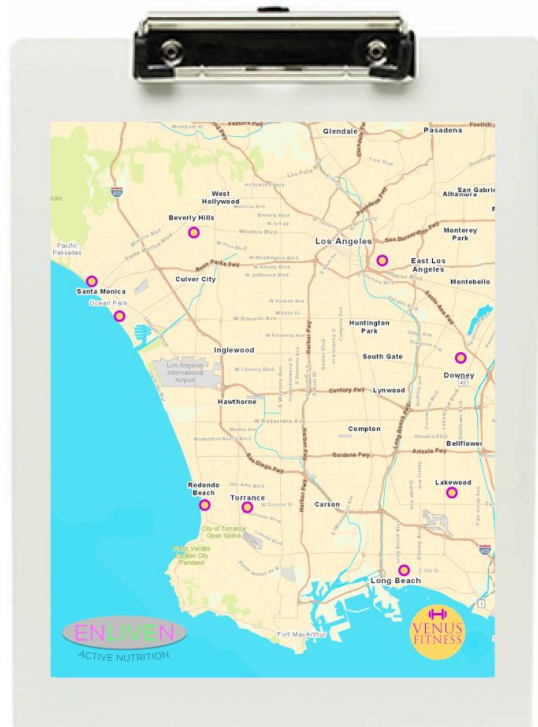

# Custom Map Clipboards

These clipboards feature a custom map of your area and location(s) on either the front or back. Available in White, Red, or Blue. This plastic clipboard is standard letter-size, and has a metal clip to hold papers in place.

# Custom Map Panel Print Messenger Bag

Call out your location(s) in the area city, or state of your choice, on a screen printed or full-color map centered on the front flap. This messenger bag has a 2-pocket main compartment with front flap over and buckle closure, an exterior front pocket, and an adjustable shoulder strap.