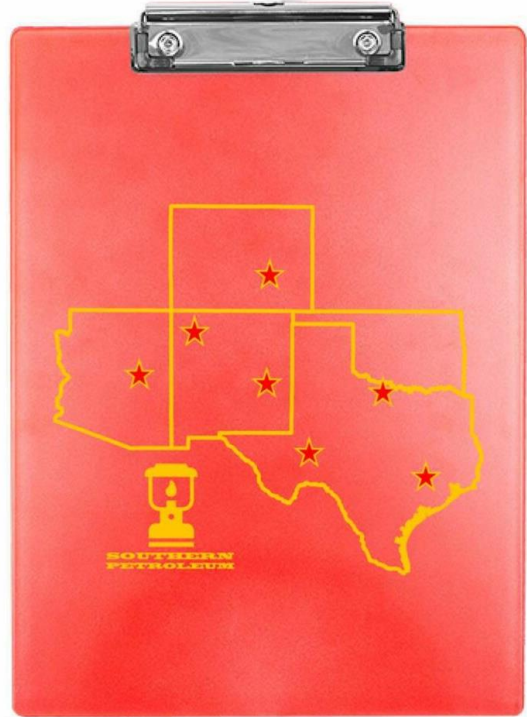

Printable Area
8" W x 10" H