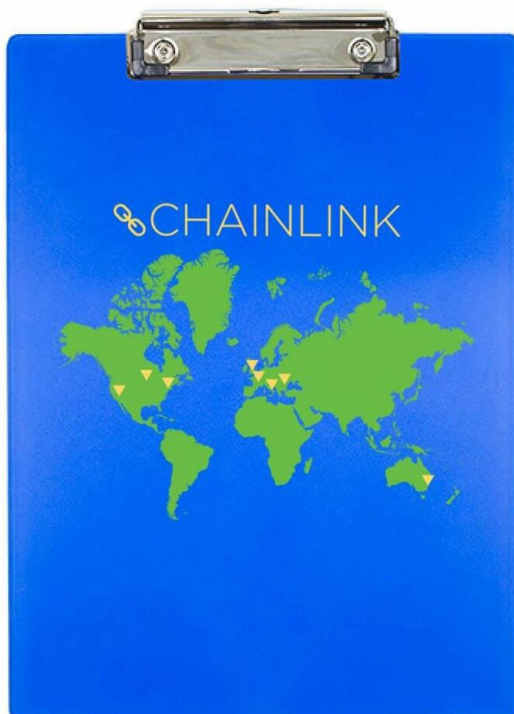

Custom Map Clipboards

These clipboards feature a custom map of your area and location(s) on either the front or back. Available in White, Red, or Blue. This plastic clipboard is standard letter-size, and has a metal clip to hold papers in place.