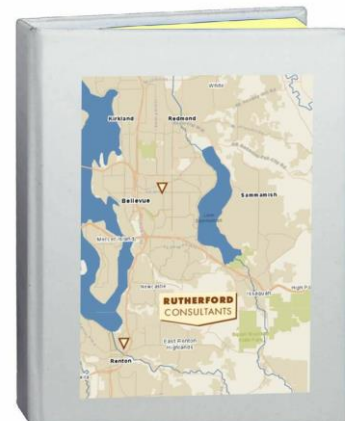

(Front – Rich Map)

Can be shipped to individuals! (Handling charges apply)