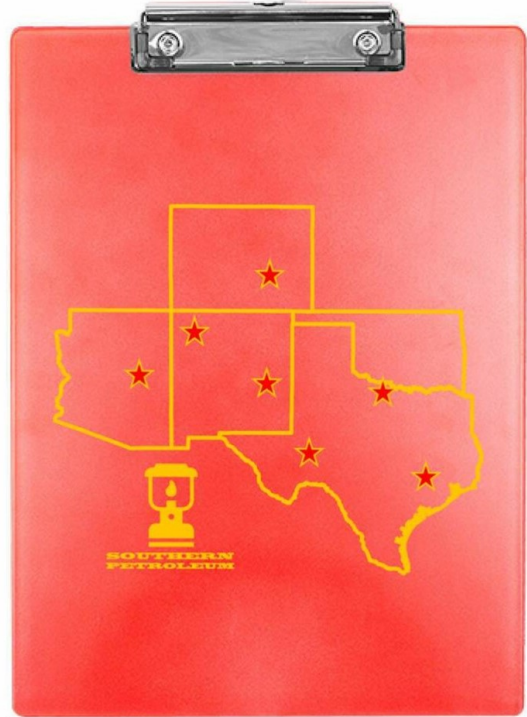

*Lead time is 7 Business Days after sample approval.

Can be shipped to individuals!
(Handling charges apply after 1/1/2021)
No handling charges until then!

Custom Map Clipboards

These clipboards feature a custom map of your business and its location or locations on either the front or back. Available in White, Red, or Blue. This plastic clipboard is standard letter-size, and has a metal clip to hold papers in place.

Product Dimensions
9" W x 12" H

Printable Area
8" W x 10" H

Quantity	Price
75	\$14.50 (R)
100	\$12.35 (R)
250	\$11.35 (R)
500	\$10.90 (R)
1000	\$10.70 (R)
2500	\$10.55 (R)

*Clipboards ship from California. Turnaround time is 9 Business Days.