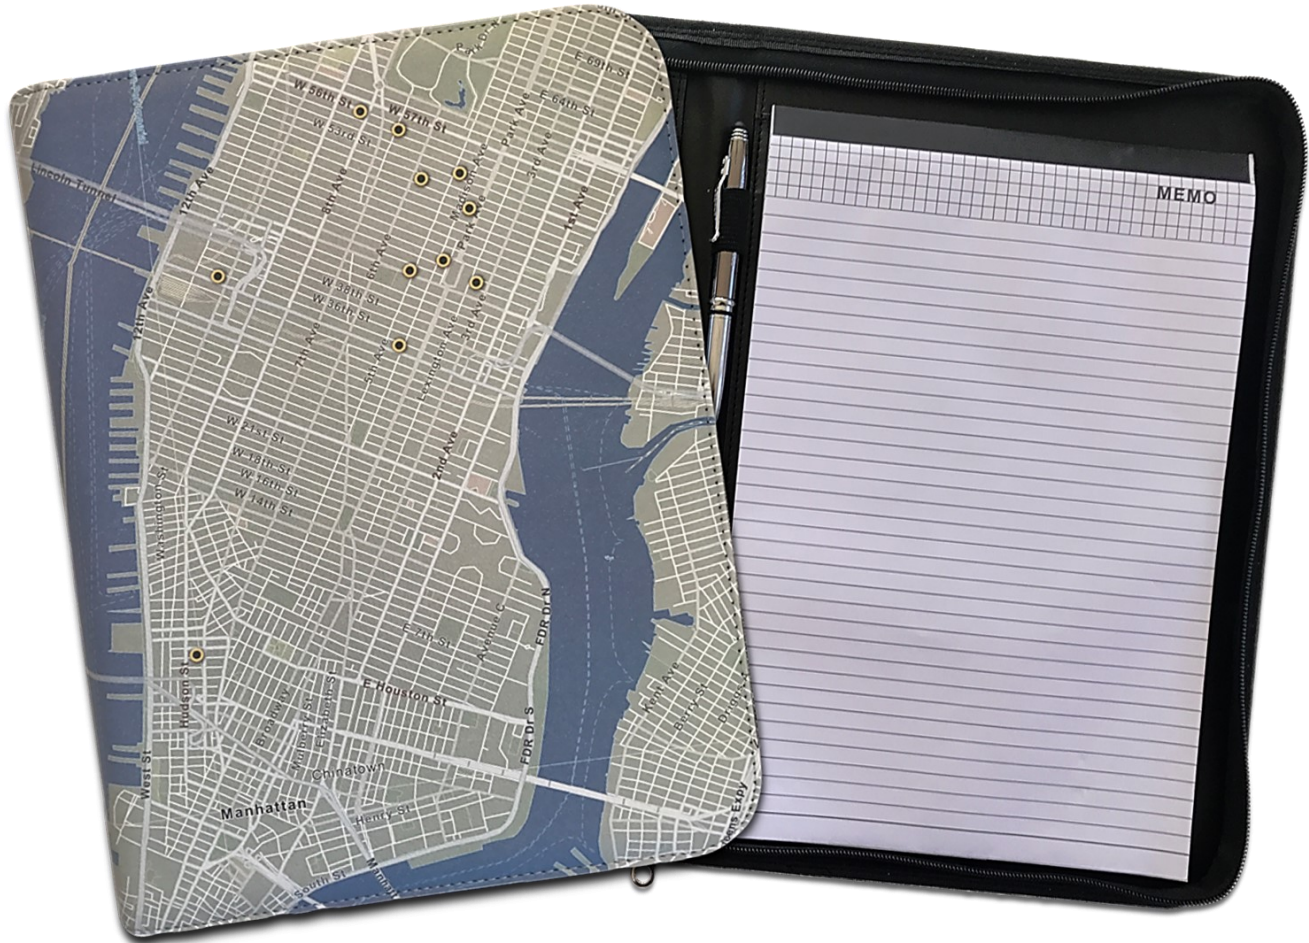

*Lead time is 7 Business Days after sample approval.

Can be shipped to individuals!
(Handling charges apply after 1/1/2021)
No handling charges until then!

Custom Map Clipboards

These clipboards feature a custom map of your business and its location or locations on either the front or back. Available in White, Red, or Blue. This plastic clipboard is standard letter-size, and has a metal clip to hold papers in place.

Product Dimensions
9" W x 12" H

Printable Area
8" W x 10" H

Quantity	Price
75	\$14.50 (R)
100	\$12.35 (R)
250	\$11.35 (R)
500	\$10.90 (R)
1000	\$10.70 (R)
2500	\$10.55 (R)

*Clipboards ship from California. Turnaround time is 9 Business Days.

Custom Map Padfolio

This custom Pad-Folio is made of Vegan leather. It features your country, continent, region, city, or state with your locations called out. You can also include your logo if you like. Its interior includes a legal sized notepad, card pockets, and an elastic strap for your device. Made to be used and treasured for years to come!

Custom Map Panel Print Messenger Bag

Call out your location(s) on the continent, country, city, or state of your choice on a screen printed or full-color map centered on the front flap. This messenger bag has a 2-pocket main compartment with front flap over and buckle closure, an exterior front pocket, and an adjustable shoulder strap.