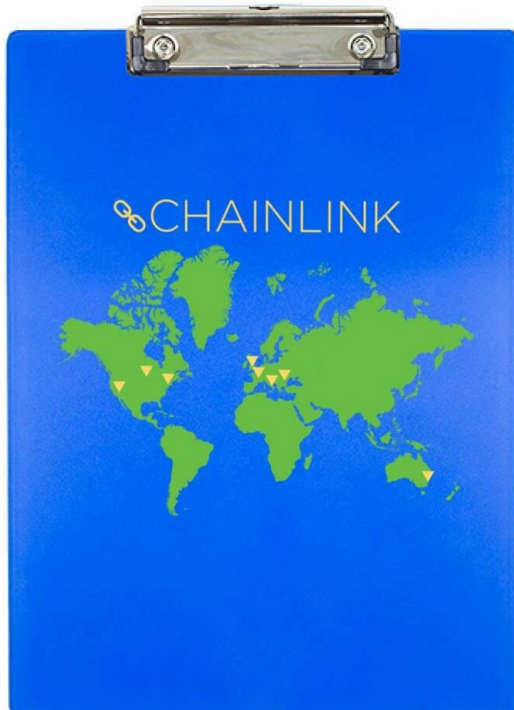

Quantity	Price
75	$14.50 (R)
100	$12.35 (R)
250	$11.35 (R)
500	$10.90 (R)
1000	$10.70 (R)
2500	$10.55 (R)

*Clipboards ship from California. Turnaround time is 9 Business Days.