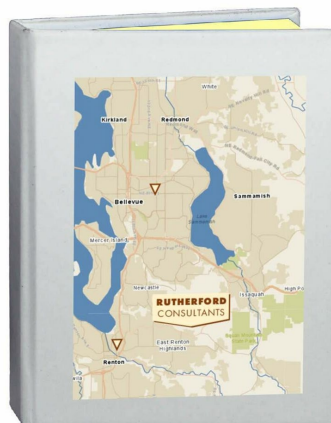

Custom Map Sticky Note Booklets

Compact Sticky Note Booklets

Product Dimensions
2" W x 3-1/8" H

Printable Area
1-3/4" W x 2-1/2" H

This booklet includes 70 sheets of yellow sticky notes and 5 vibrant colors of sticky note flags (25 each) all in one! Available in White, Black, and Royal Blue. A great "Work from Home" or Virtual Meeting Gift!

(Open)

(Front – Standard Map)

Quantity	Price
200	\$4.00 (R)
250	\$3.60 (R)
500	\$3.15 (R)
1000	\$2.90 (R)
2500	\$2.75 (R)

*Compact Sticky Note Booklets ship from California. Turnaround time is 7 Business Days.

Deluxe Sticky Note Booklets

Product Dimensions
3-1/4" W x 4-1/8" H

Printable Area
2-1/2" W x 3-1/2" H

This booklet includes 80 sheets of large yellow sticky notes, 25 sheets of small yellow sticky notes, and 5 vibrant colors of sticky note flags (25 each), all in one! Available in White, Black, and Royal Blue. A great "Work from Home" or Virtual Meeting Gift!