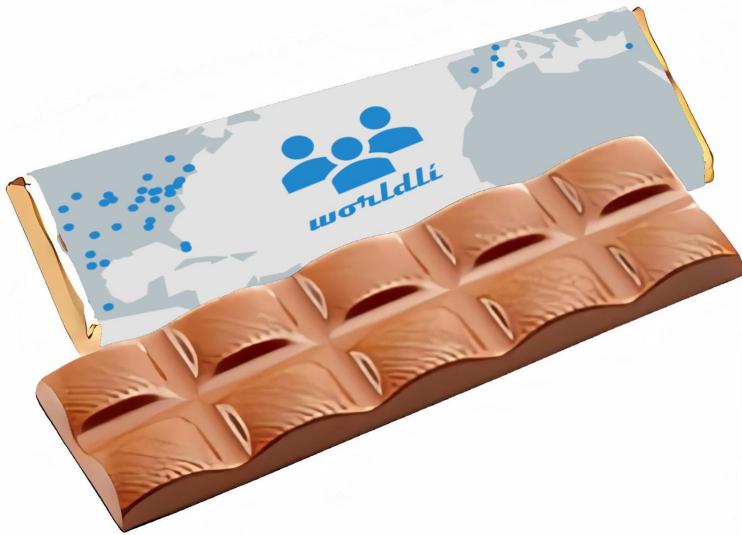

MAPT GEAR **NEW!** Gourmet Map Chocolate Bars

Satisfy their sweet tooth while sharing these Custom Map chocolate bars which map your location(s). Wrapped in your choice of gold or silver foil, this bar will satisfy the "chocoholic" on your list! Choice of Milk or Belgian Chocolate. A great "Work from Home" or Virtual Meeting Gift!

Milk Chocolate

Gourmet Belgian

Product Dimensions:
6" x 1 3/4" x 1/2"

Other sizes also available!

Quantity	Milk Chocolate	Belgian Chocolate
125	$5.53 (R)	$6.38 (R)
250	$4.86 (R)	$5.75 (R)
500	$4.36 (R)	$5.39 (R)
1000	$4.11 (R)	$5.14 (R)

*Lead time is 8-10 Business Days after sample approval.

Can be shipped to individuals! (Handling charges apply)