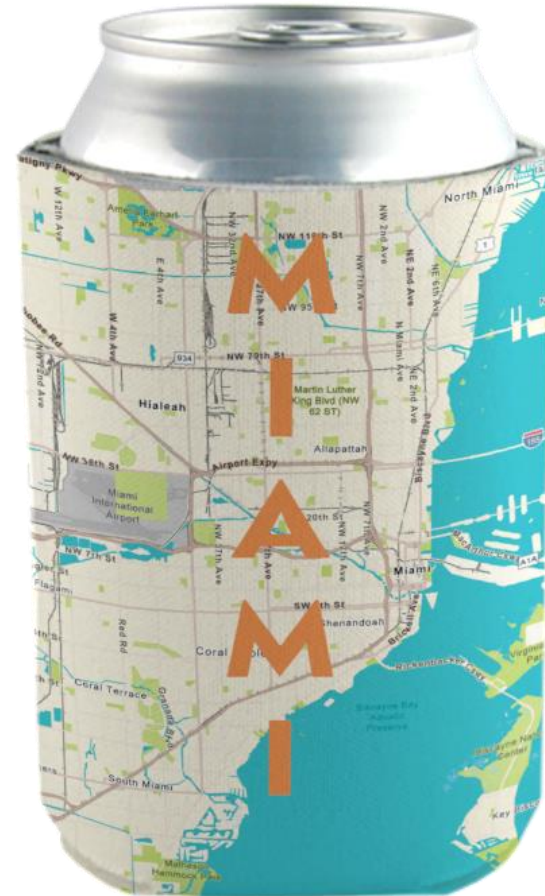

(Inside)

Drawstring Backpacks

Messenger Bags

Westchester
Community College

State University of New York

Screen Cleaners

Mailer Set with Postcard

Can Koolies

Coffee Mugs

UNIVERSITY
OF
CALIFORNIA

Facemasks

Bottles + Tumblers

Sport bottles, Clear Acrylic or Stainless Steel Tumblers

FIT

United States Government

NJ TRANSIT-Penn Station

34 St - Penn Station

26 St Station

23 St Station

23 St Station

Chocolate + Granola Bars

Granola Bar Flavors:

- Sweet Cranberry
- Chocolate Chunk
- Pumpkin & Sunflower Seeds
- Salted Chocolate/Sunflower Butter